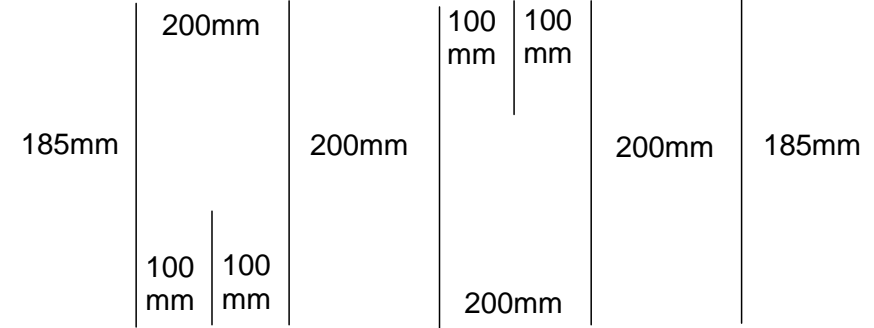

270 cm

76,5mm
120 cm

76,5mm
76,5mm
76,5mm

30°
R4=511,1mm
30° R3=
434,5mm
30°
R2=
358mm